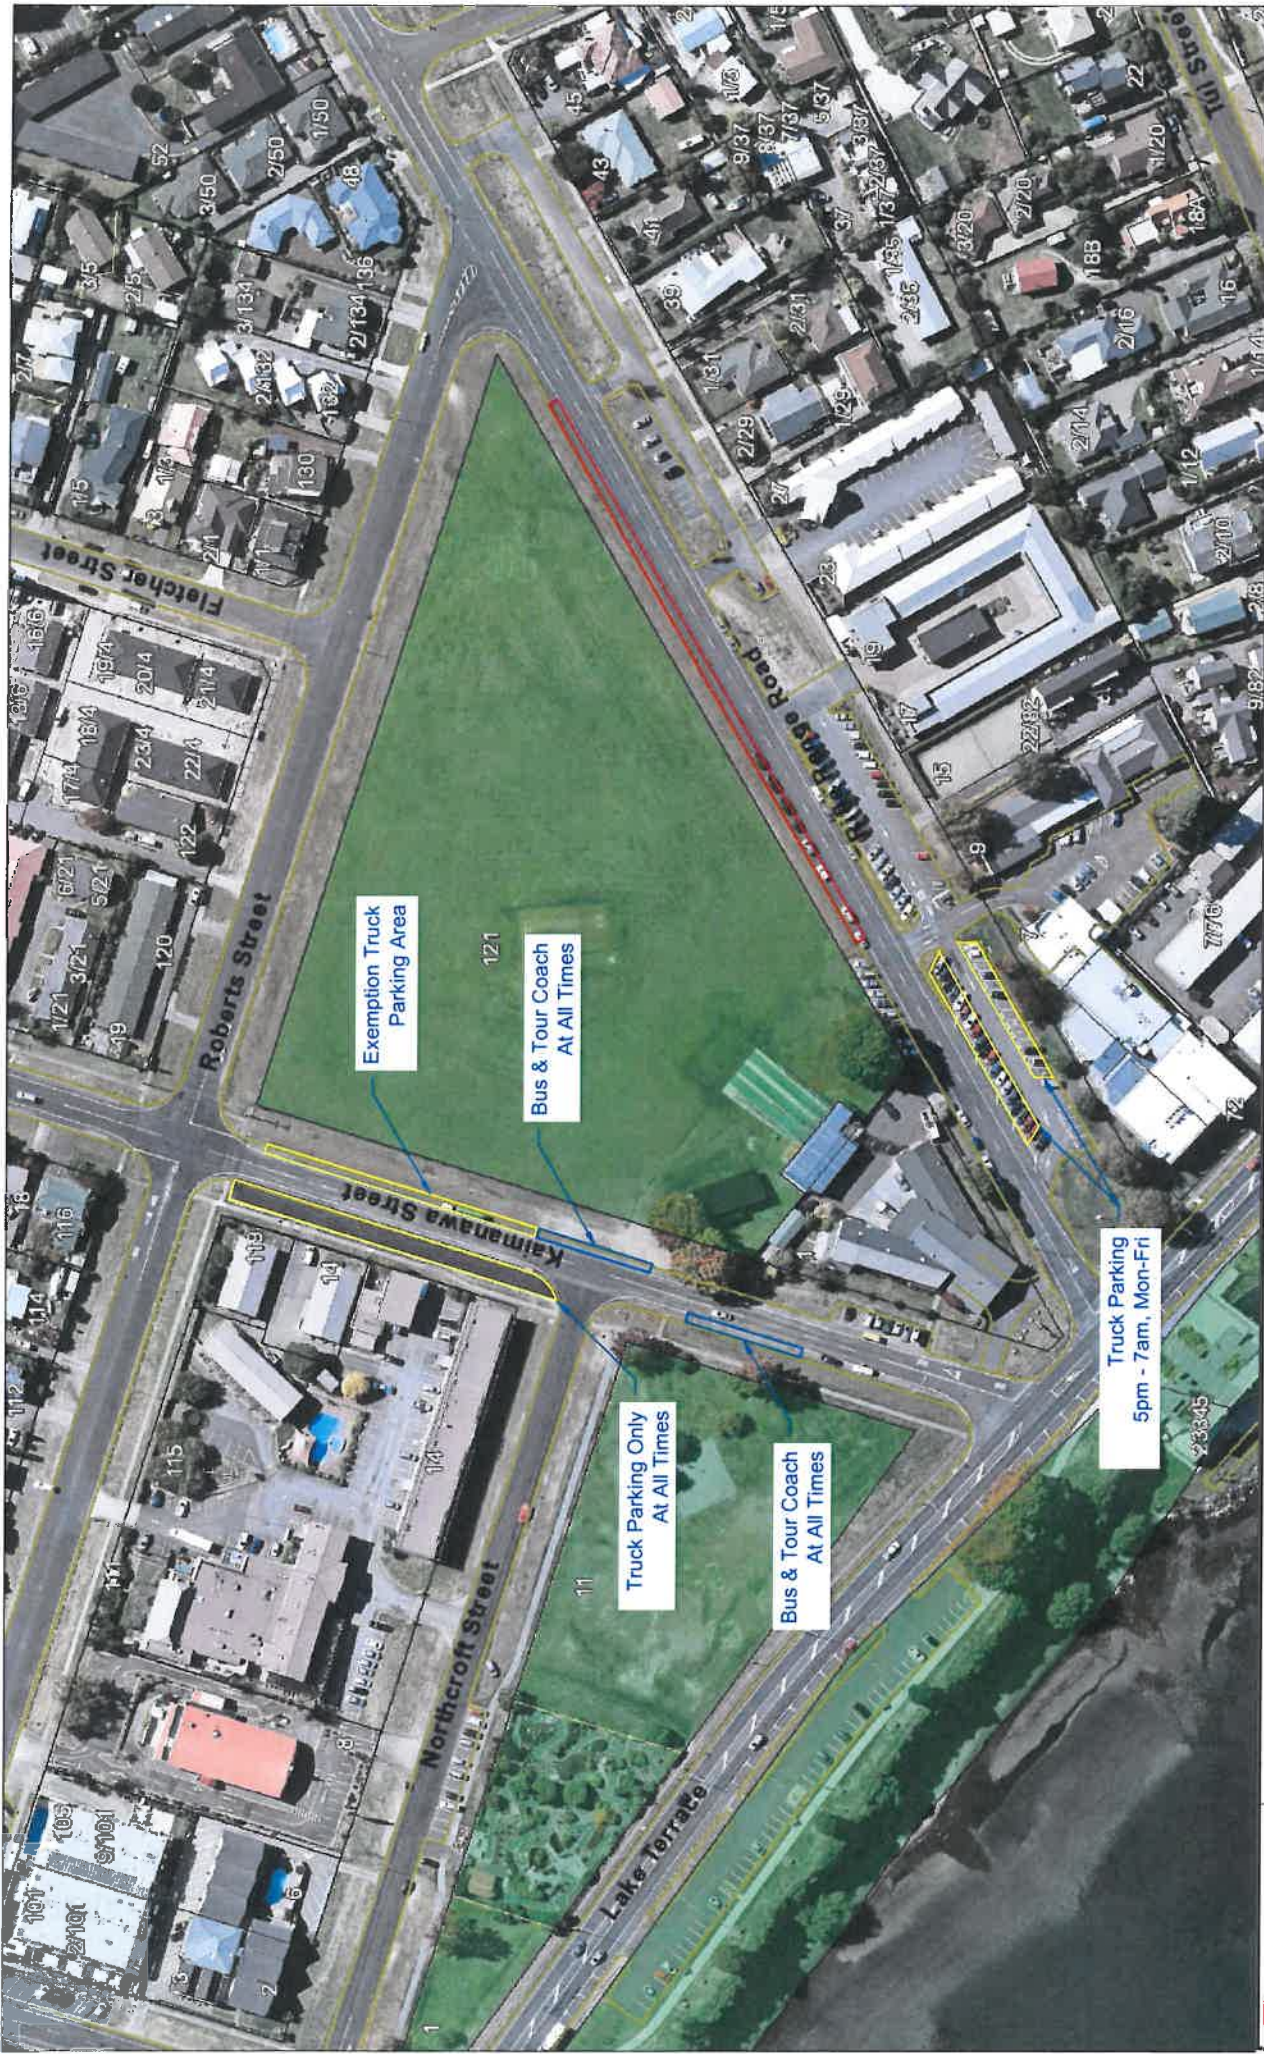

Exemption Truck Parking Area

Bus & Tour Coach At All Times

Truck Parking Only At All Times

Bus & Tour Coach At All Times

Truck Parking 5pm - 7am, Mon-Fri

Legend

- Existing Registered Coach Parking Stops
- Coach Parking Stops 8 PM - 8 AM
- Coach & Truck Parking Stops 8 PM - 8 AM
- Truck Parking Stops

DATE	INITIAL	SURVEYED	DESIGNED	DRAWN	TRACED	APPROVED
Sep 2015		VW	VW	VW	VW	VW
Sep 2015						CS
Feb 2017						
Feb 2017						

Bus/Coach and Truck Parking Overnight Stops for Taupo CBD Area 3